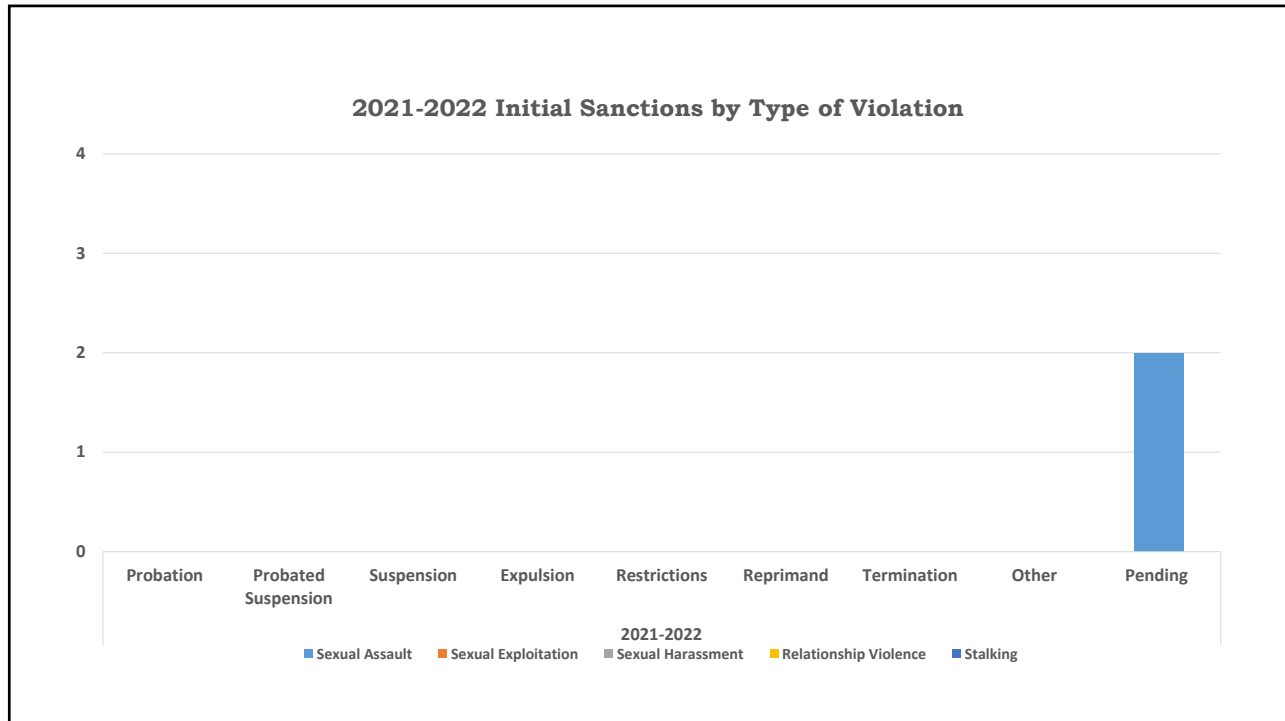

Campus Sexual Harassment and Sexual Violence Formal Complaints/Investigations: Purdue Fort Wayne

3