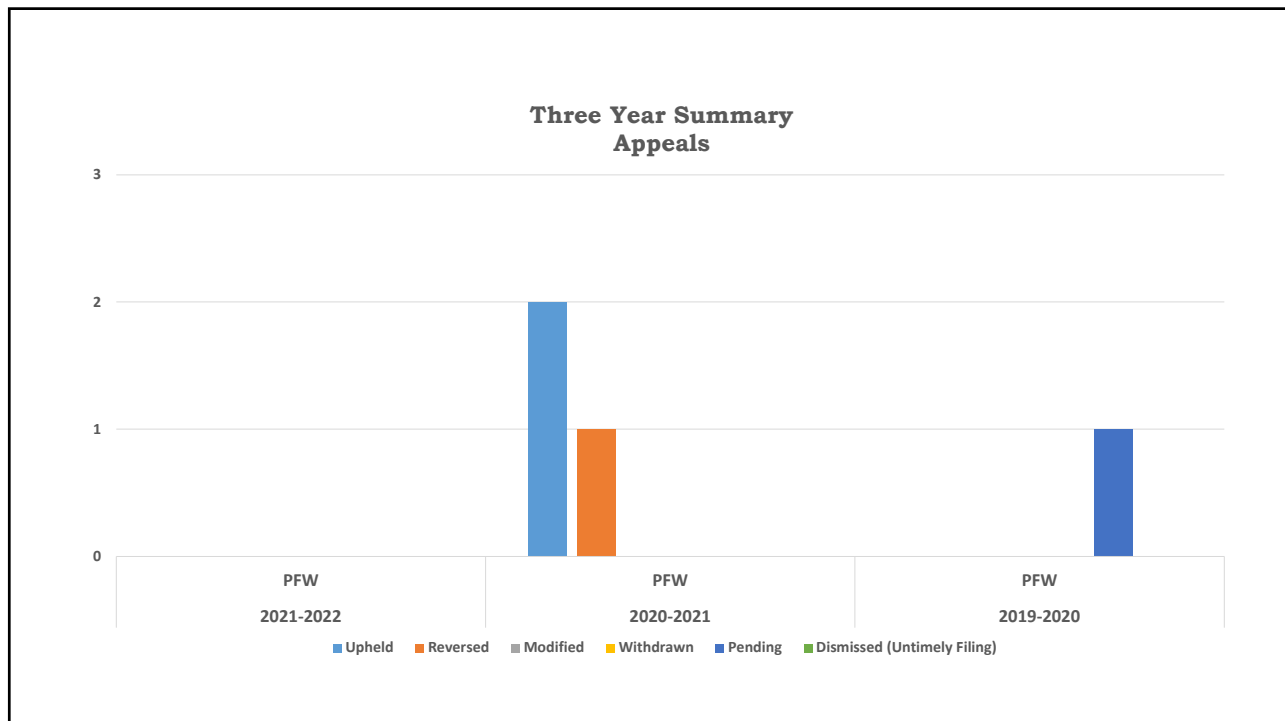

Campus Sexual Harassment and Sexual Violence Formal Complaints/Investigations: Purdue Fort Wayne

3

4